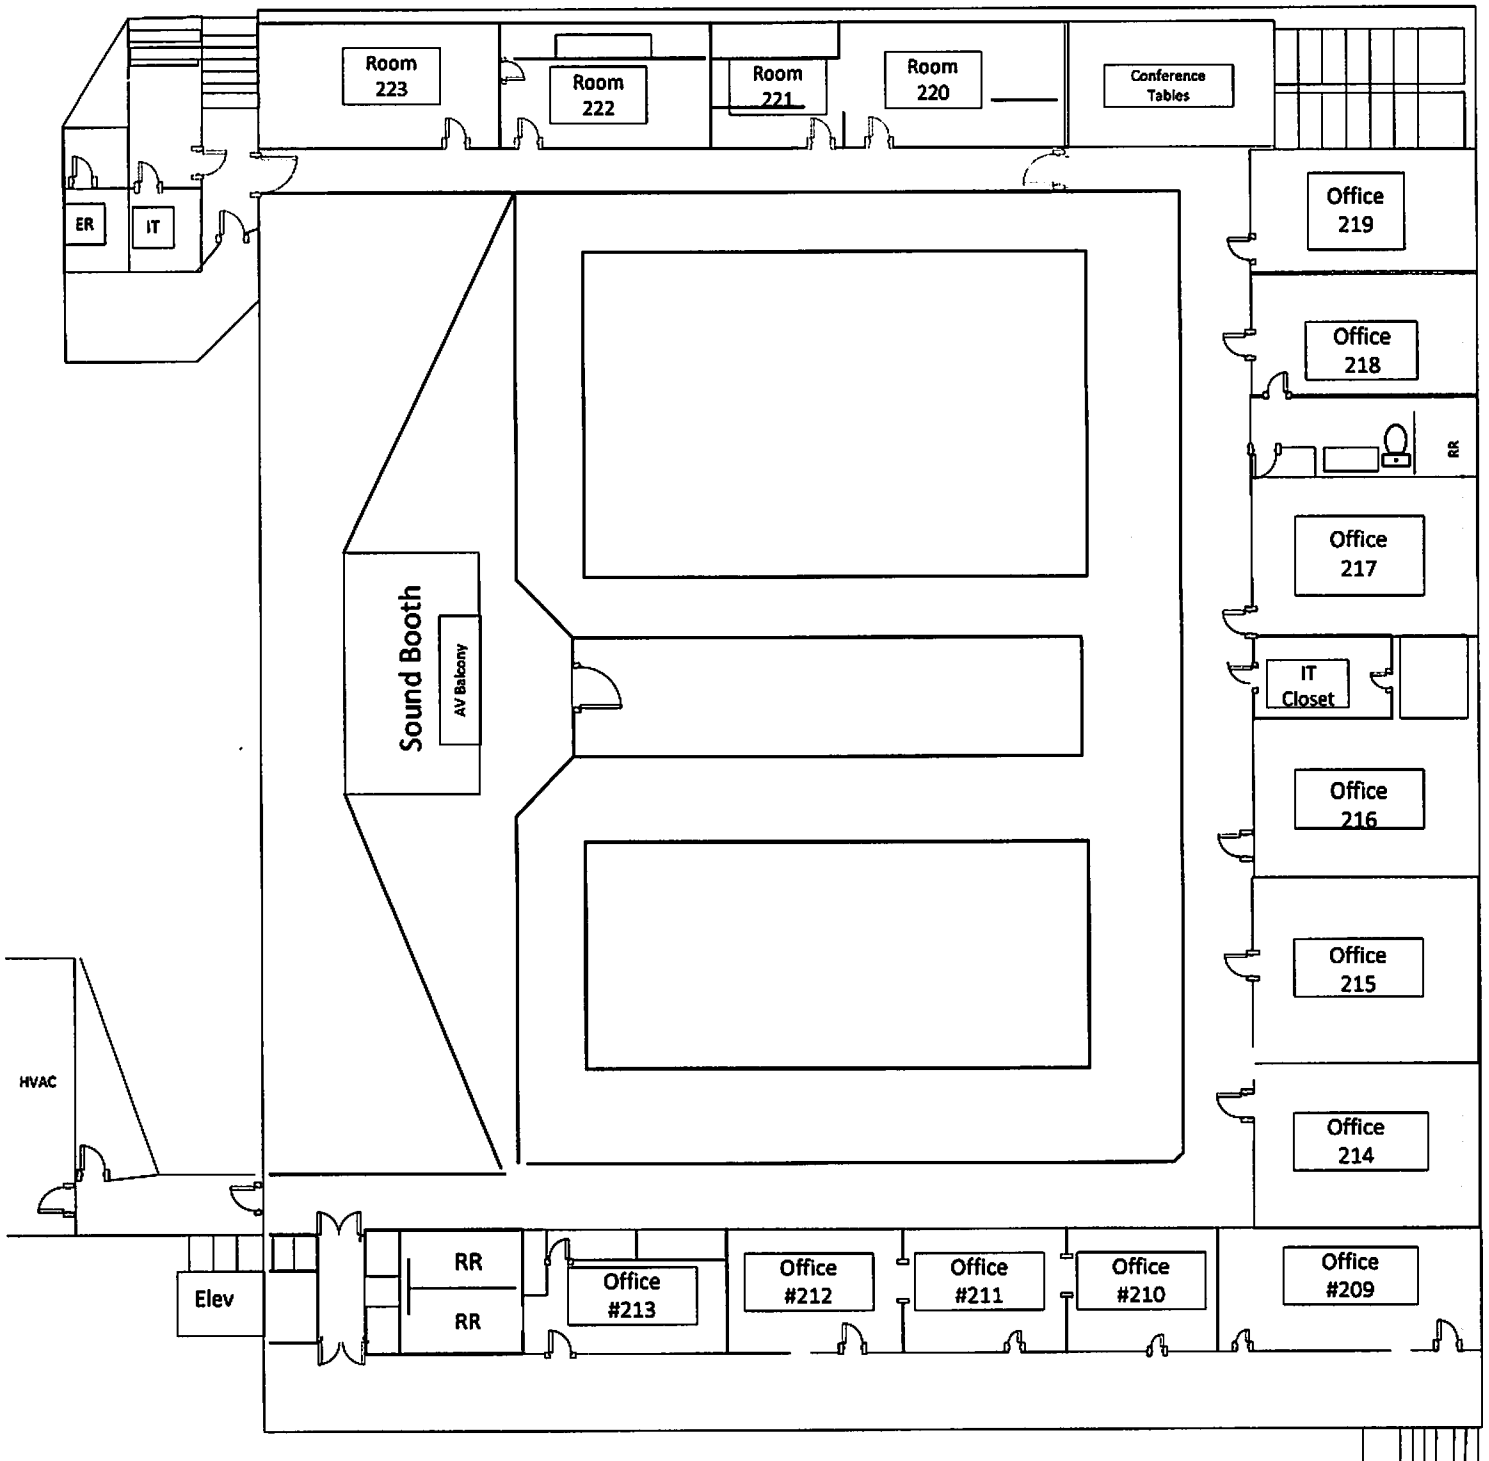

Boynton Campus
Bldg A 2nd FLR
Offices