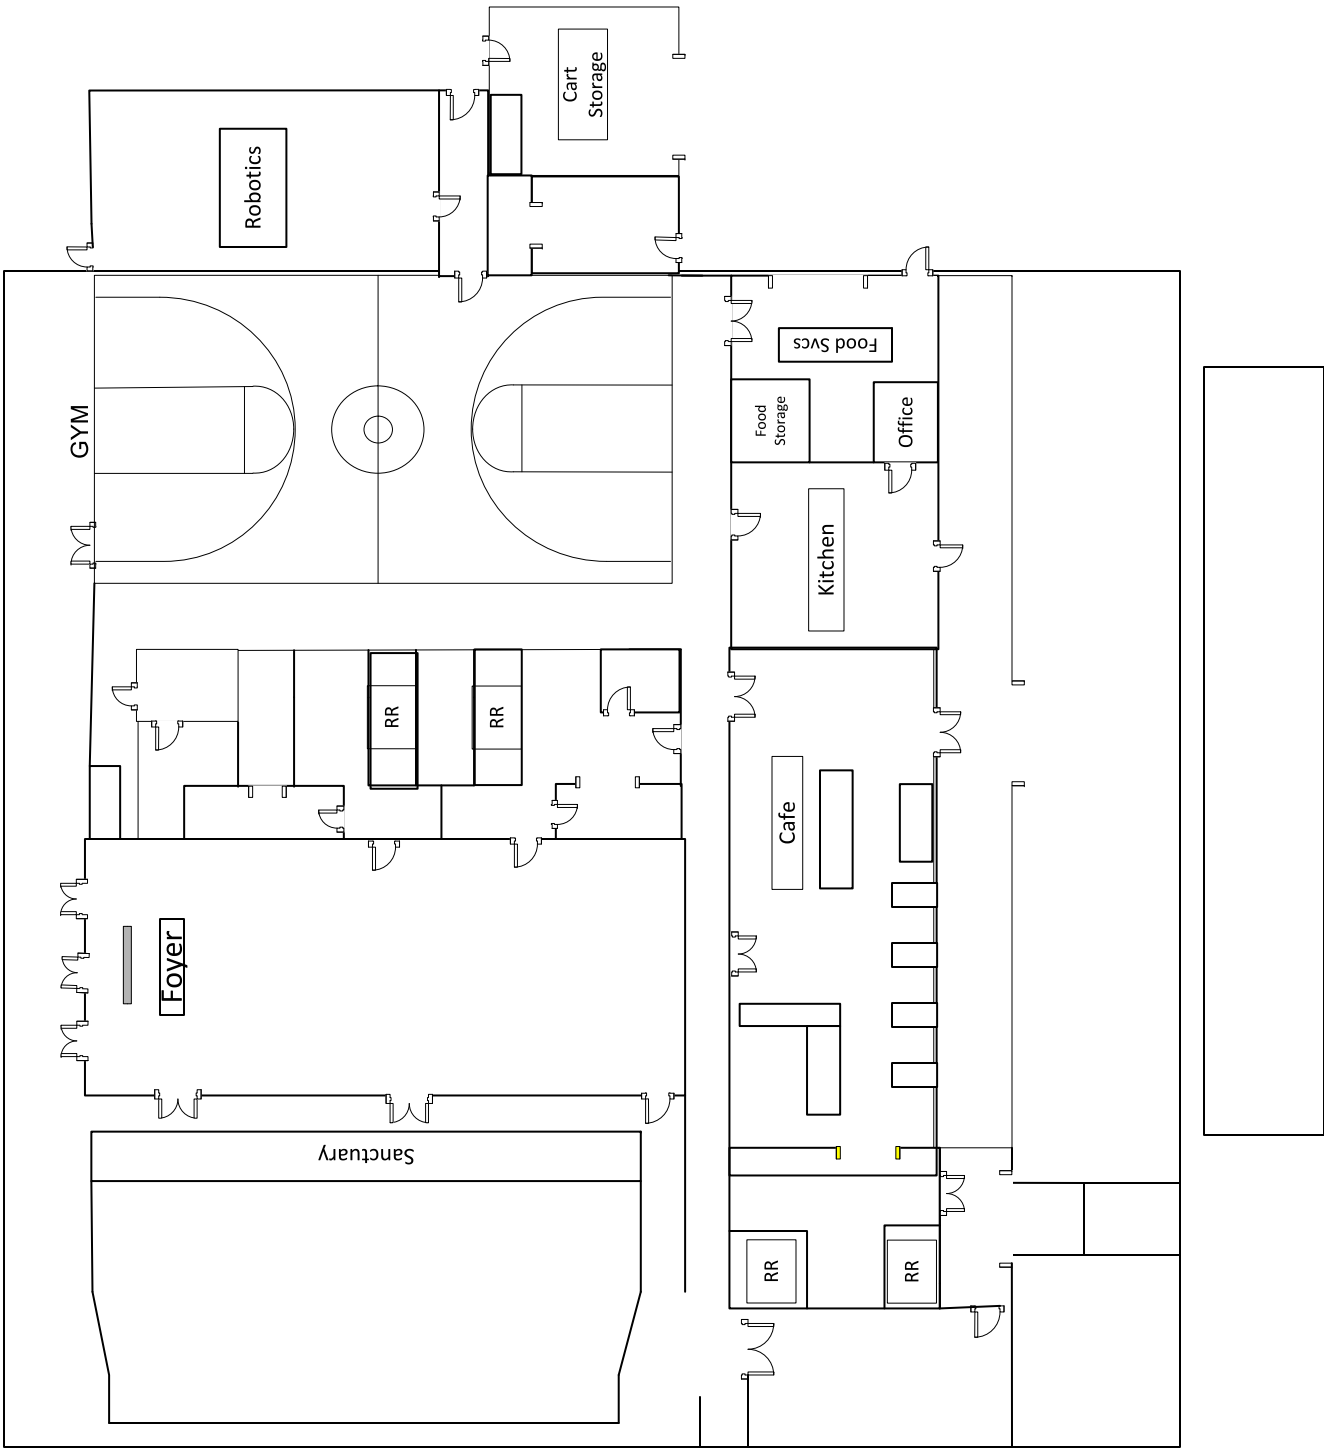

860-888 Boynton Ave
San Jose, CA 95117
Boynton Site Map
2024 - 2025

TK Classroom Detail Map
2024 - 2025

860 Boynton Ave
1st Floor
(Church, Café, Gym Building)
2024 - 2025

Boynton Campus
Upstairs Offices
Church Bldg
2024 - 2025