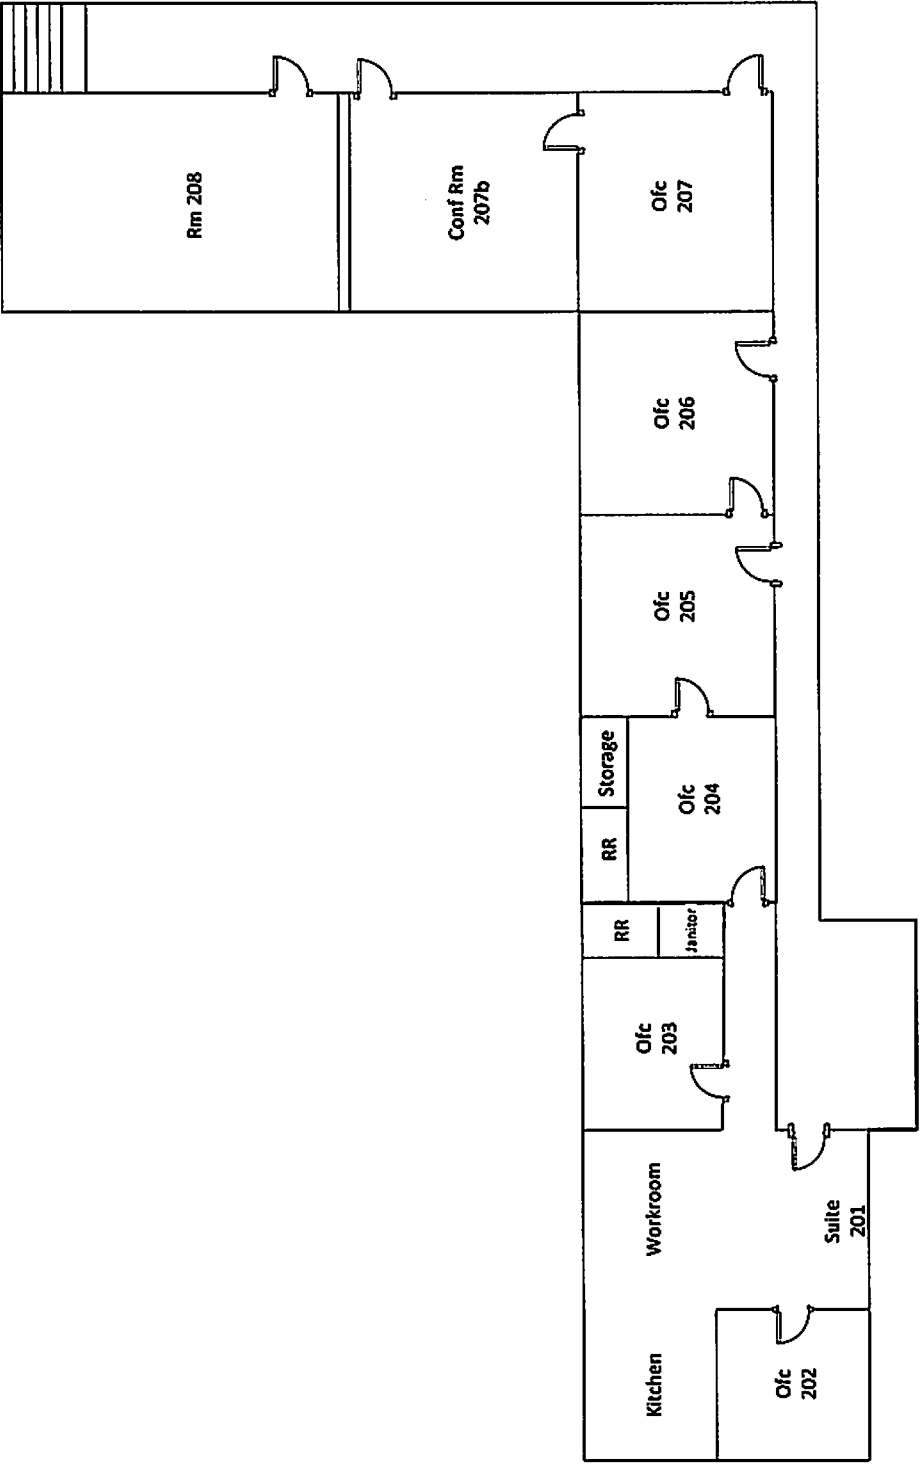

860-888 Boynton Ave
San Jose, CA 95117
Boynton Site Map

TK Classroom Detail Map

**Boynnton Campus
Bldg "D" 2nd Floor
Facilities - Security - Transportation**

860 Boynton Ave
1st floor
(Church, Café, Gym Building)