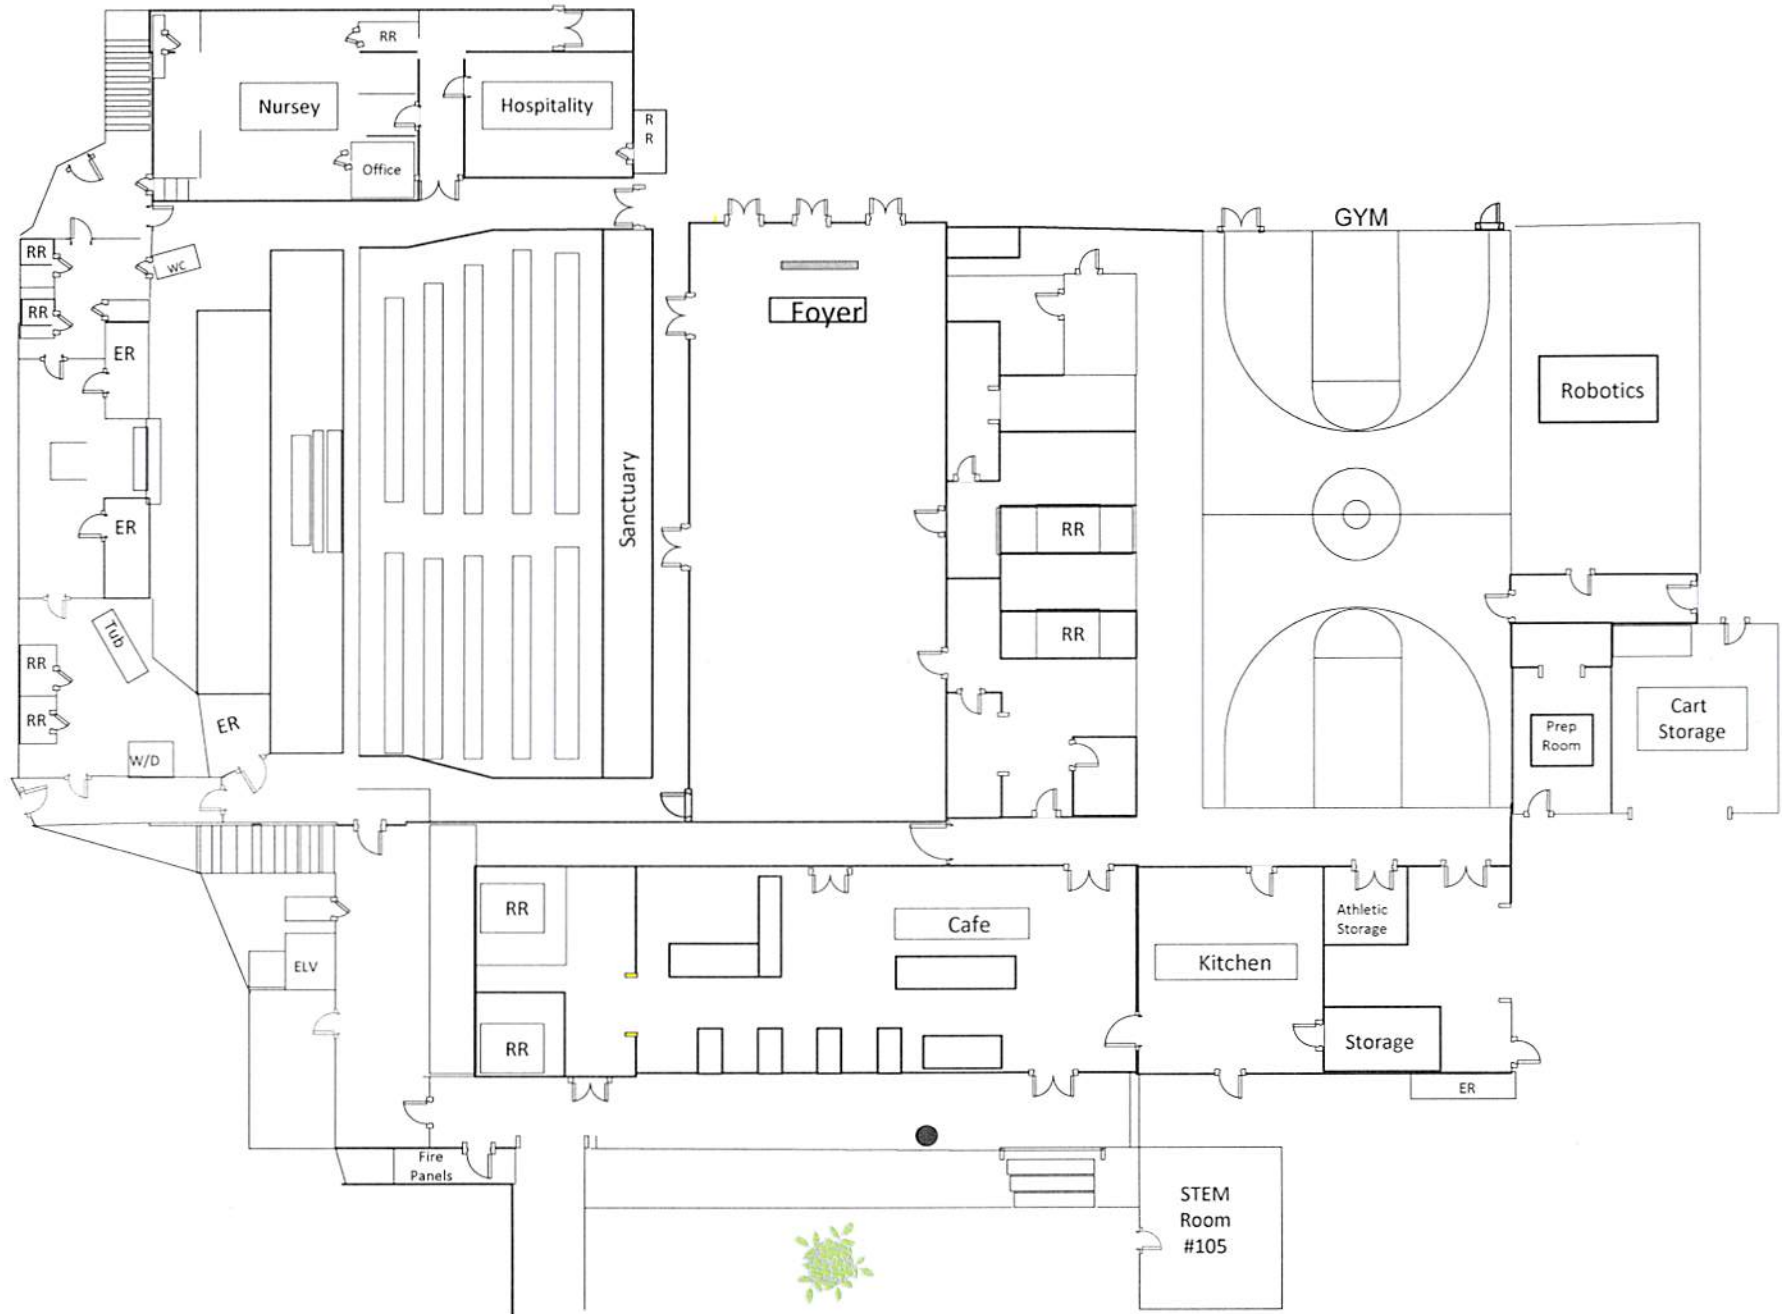

860-888 Boynton Ave
San Jose, CA 95117
Boynton Site Map

TK Classroom Detail Map

**Boynnton Campus
Bldg "D" 2nd Floor
Facilities - Security - Transportation**

860 Boynton Ave
1st floor
(Church, Café, Gym Building)