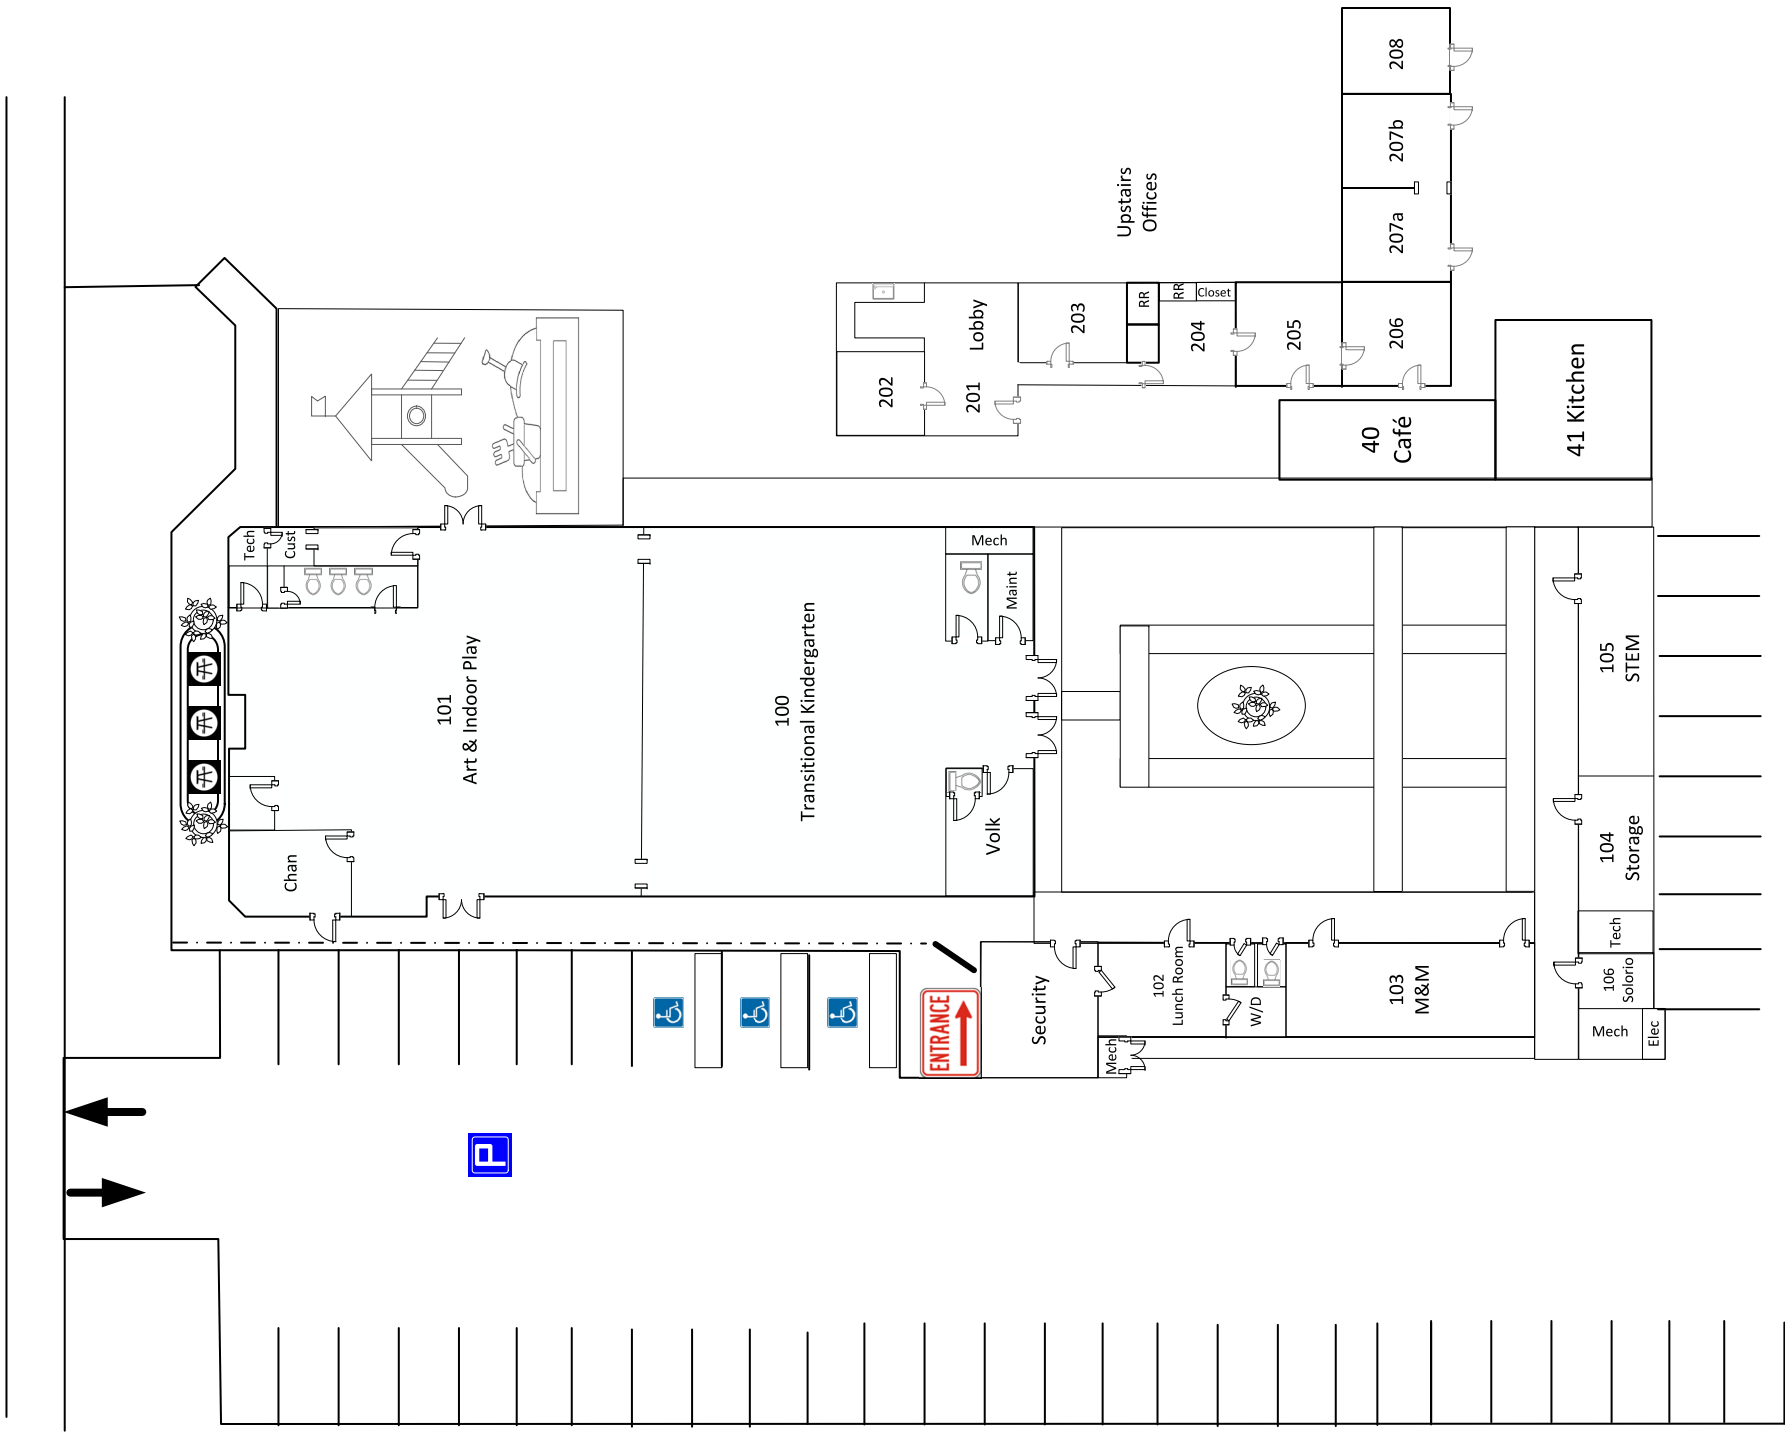

860-888 Boynton Ave
San Jose, CA 95117
Boynton Site Map
2024 - 2025

TK Classroom Detail Map
2024 - 2025

860 Boynton Ave
1st Floor
(Church, Café, Gym Building)
2024 - 2025

Boynton Campus
Upstairs Offices
Church Bldg
2024 - 2025