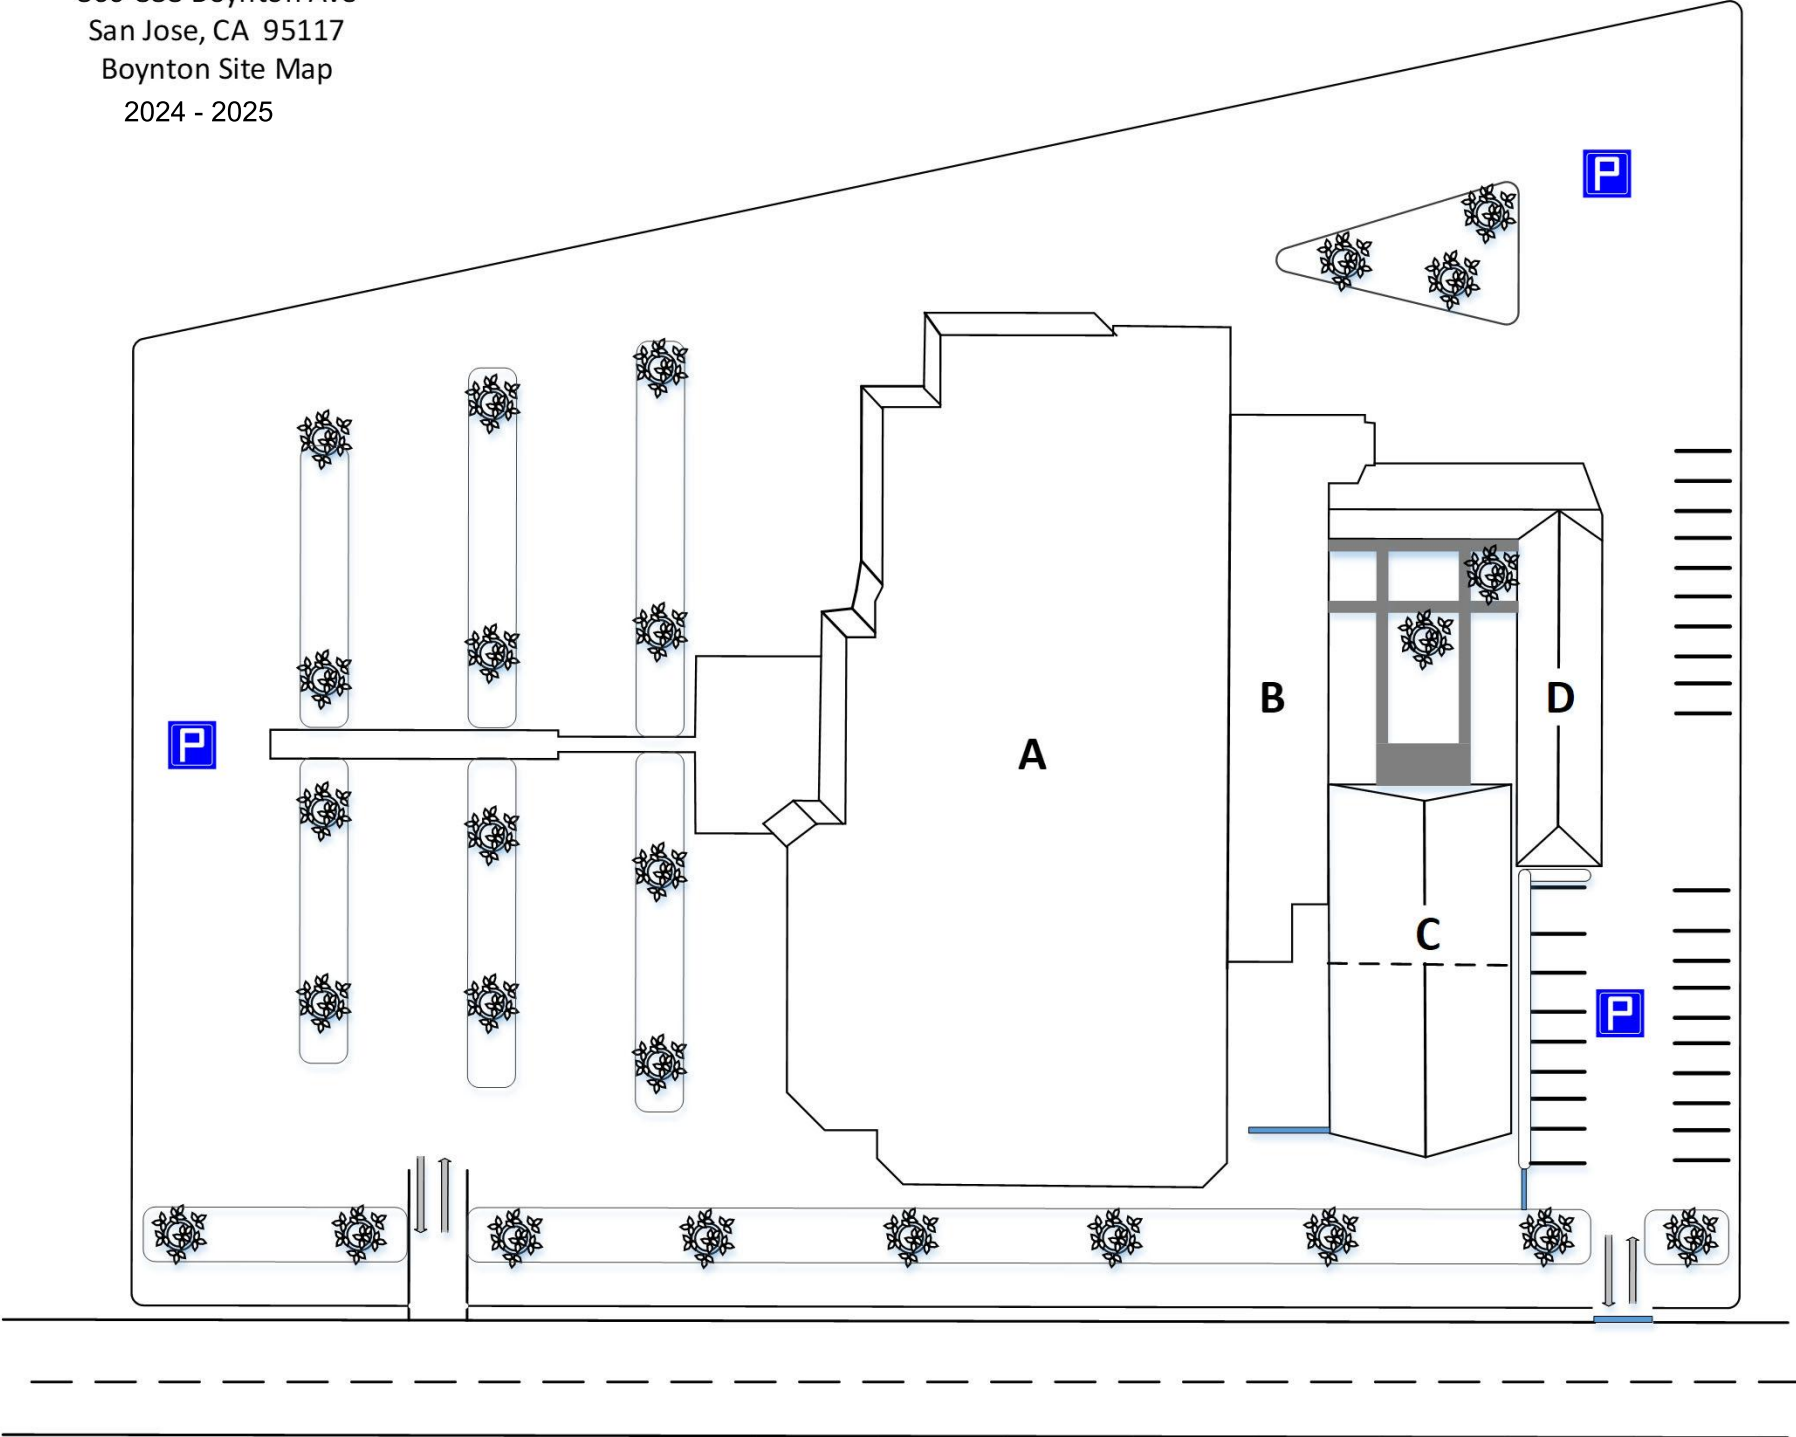

860-888 Boynton Ave
San Jose, CA 95117
Boynton Site Map
2024 - 2025

TK Classroom Detail Map
2024 - 2025

860 Boynton Ave
1st Floor
(Church, Café, Gym Building)
2024 - 2025

Boynton Campus
Upstairs Offices
Church Bldg
2024 - 2025