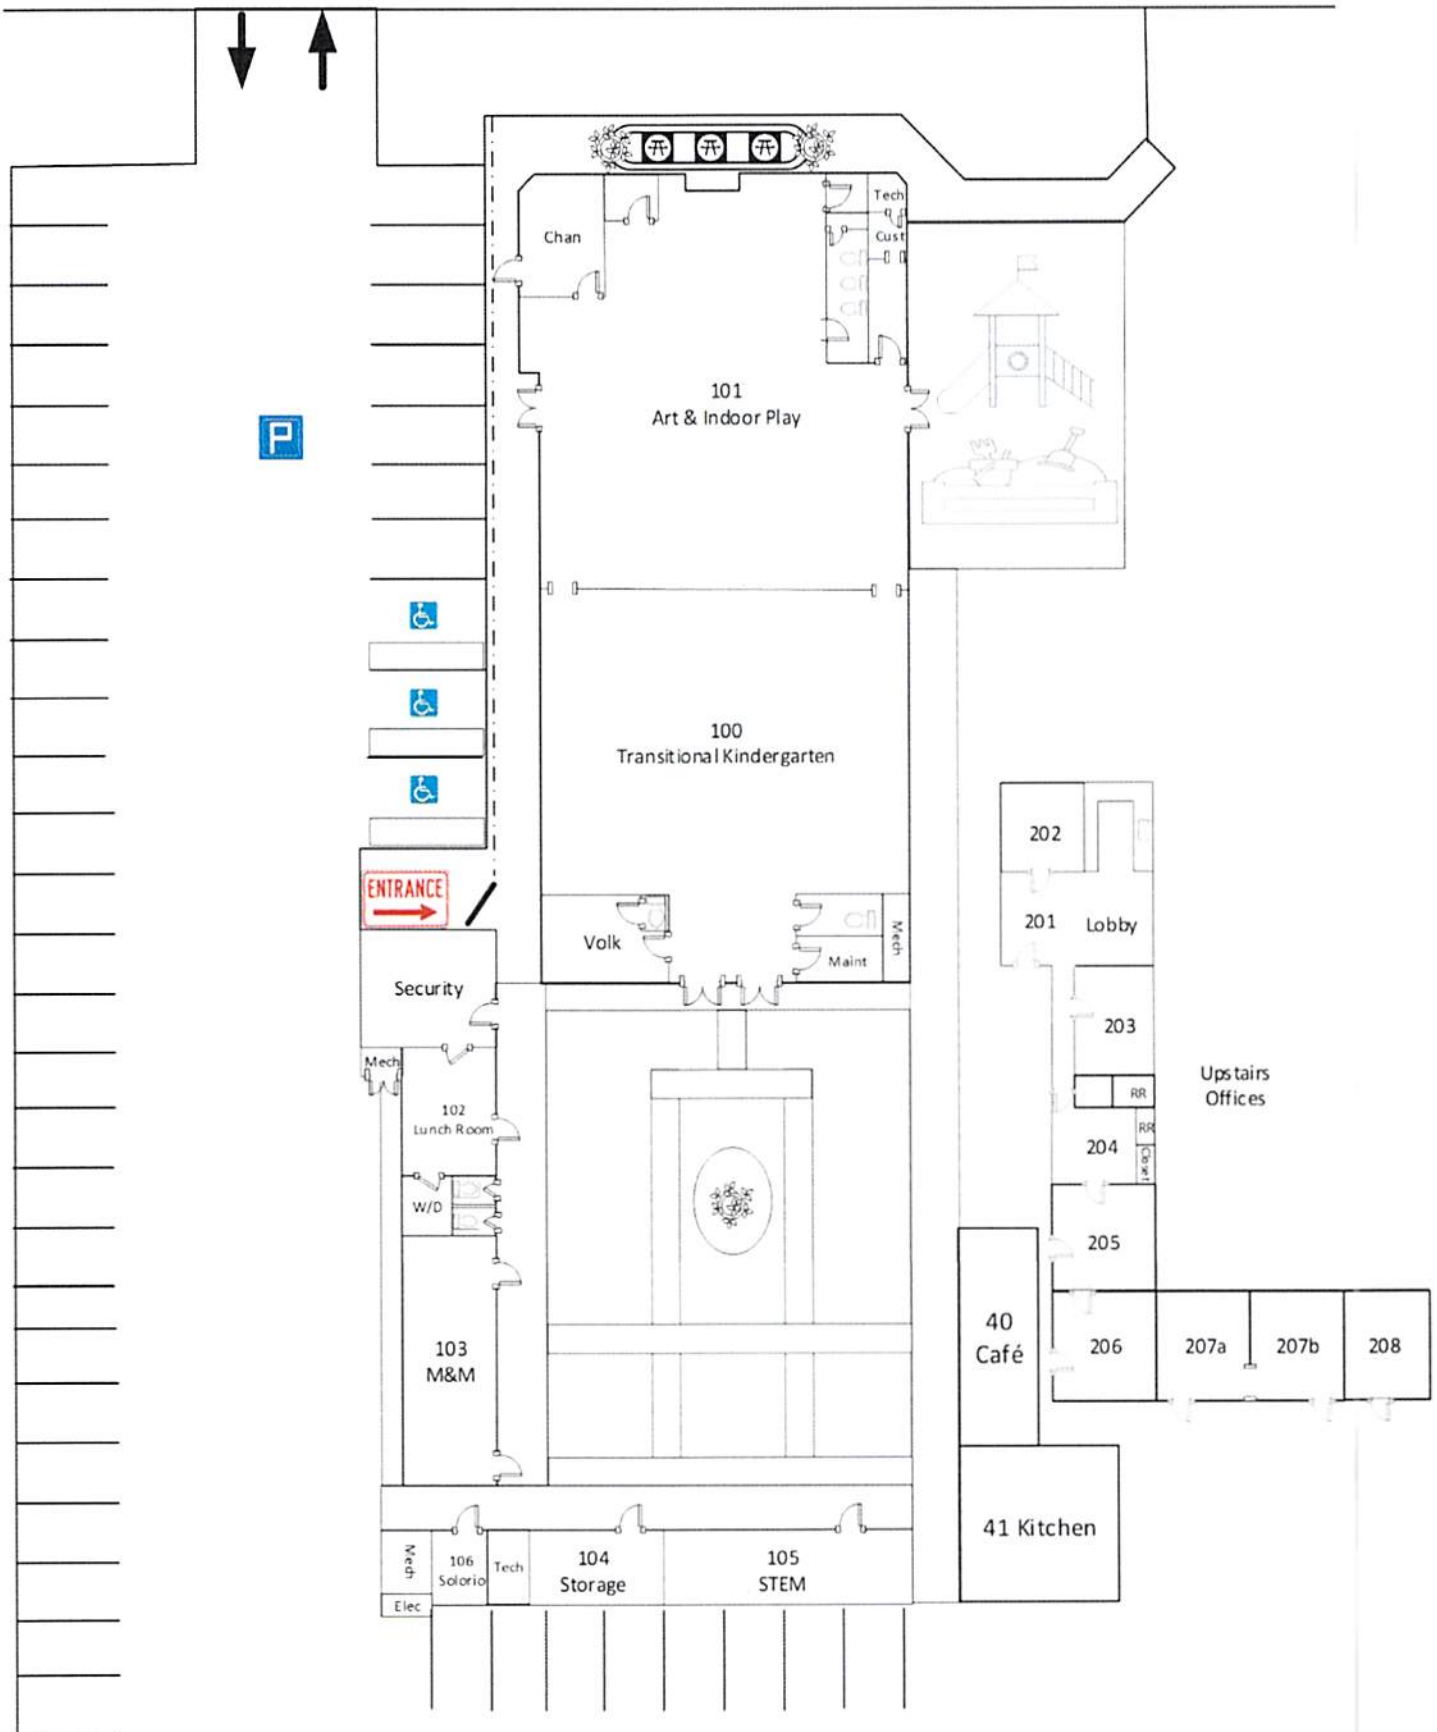

860-888 Boynton Ave
San Jose, CA 95117
Boynton Site Map

TK Classroom Detail Map

**Boynnton Campus
Bldg "D" 2nd Floor
Facilities - Security - Transportation**

860 Boynton Ave
1st floor
(Church, Café, Gym Building)

Boynton Campus
Bldg A 2nd FLR
Offices

860 Boynton Ave
Bldg A Basement