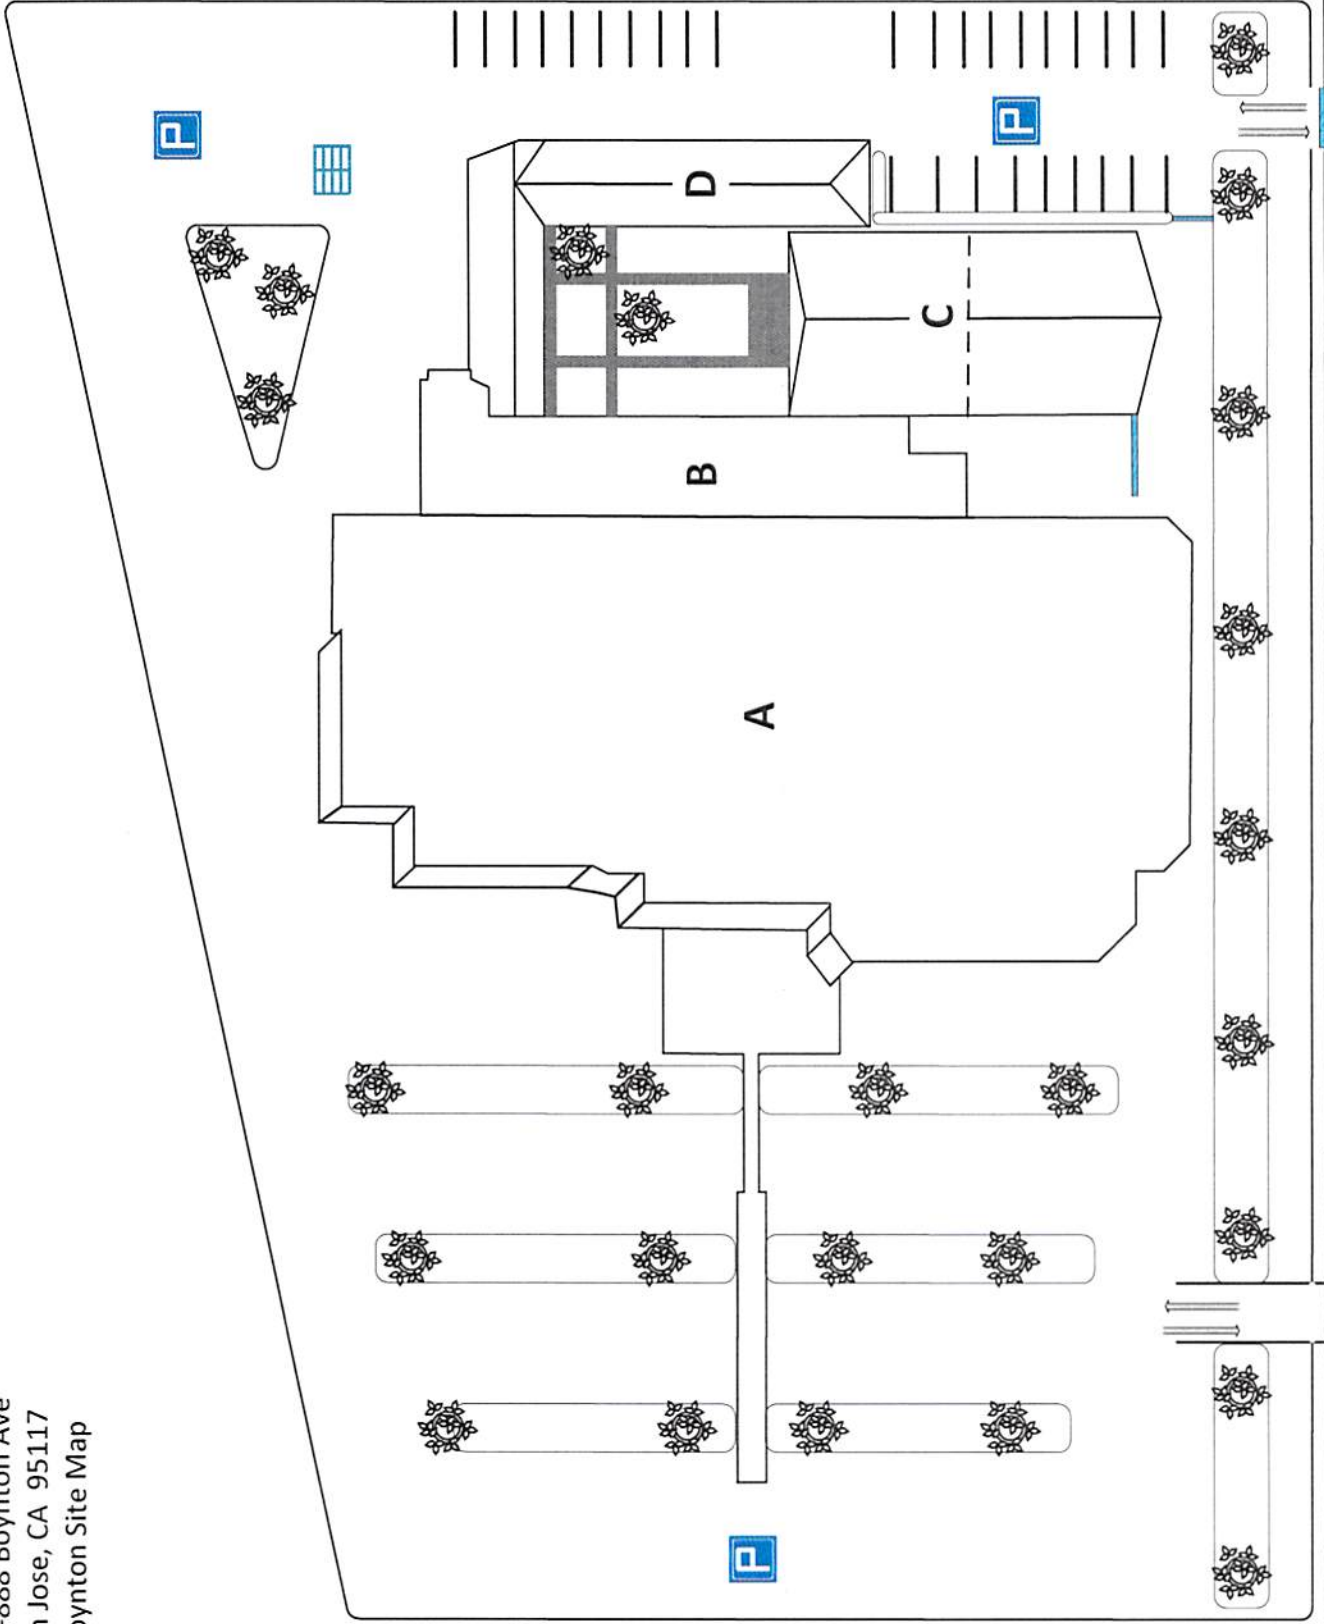

860-888 Boynton Ave
San Jose, CA 95117
Boynton Site Map

TK Classroom Detail Map

**Boynnton Campus
Bldg "D" 2nd Floor
Facilities - Security - Transportation**

860 Boynton Ave
1st floor
(Church, Café, Gym Building)

Boynton Campus
Bldg A 2nd FLR
Offices

860 Boynton Ave
Bldg A Basement