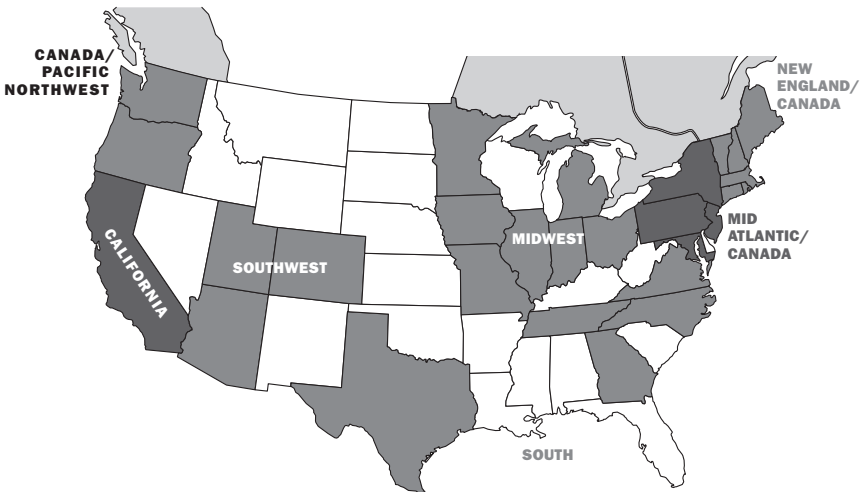

## COLLEGE VISIT REFERENCE GUIDE

---

**HARKER**<sup>®</sup>  
*Est. 1893 · K-12 College Prep*

## QUICK TIPS

The *College Counseling College Visit Reference Guide* is meant to assist Harker families in planning college visits. The colleges included in this guide are among the many that are most visited by Harker families, but it is not an all-inclusive list. There may be additional colleges which students discover in their process of researching colleges.

### **Quick Tips to Planning a Successful College Visit:**

- Plan your visit when the colleges are in session. Visiting when students are in attendance gives you the best feel for campus life, which is why we advise against visiting during the summer.
- The best times to visit colleges are February break and spring break of the junior year.
- Our experience is that it is possible to visit up to two colleges per day. Plan to spend three to four hours at each college. Driving through a college does not count as a college visit!

# PACIFIC NORTHWEST / CANADA